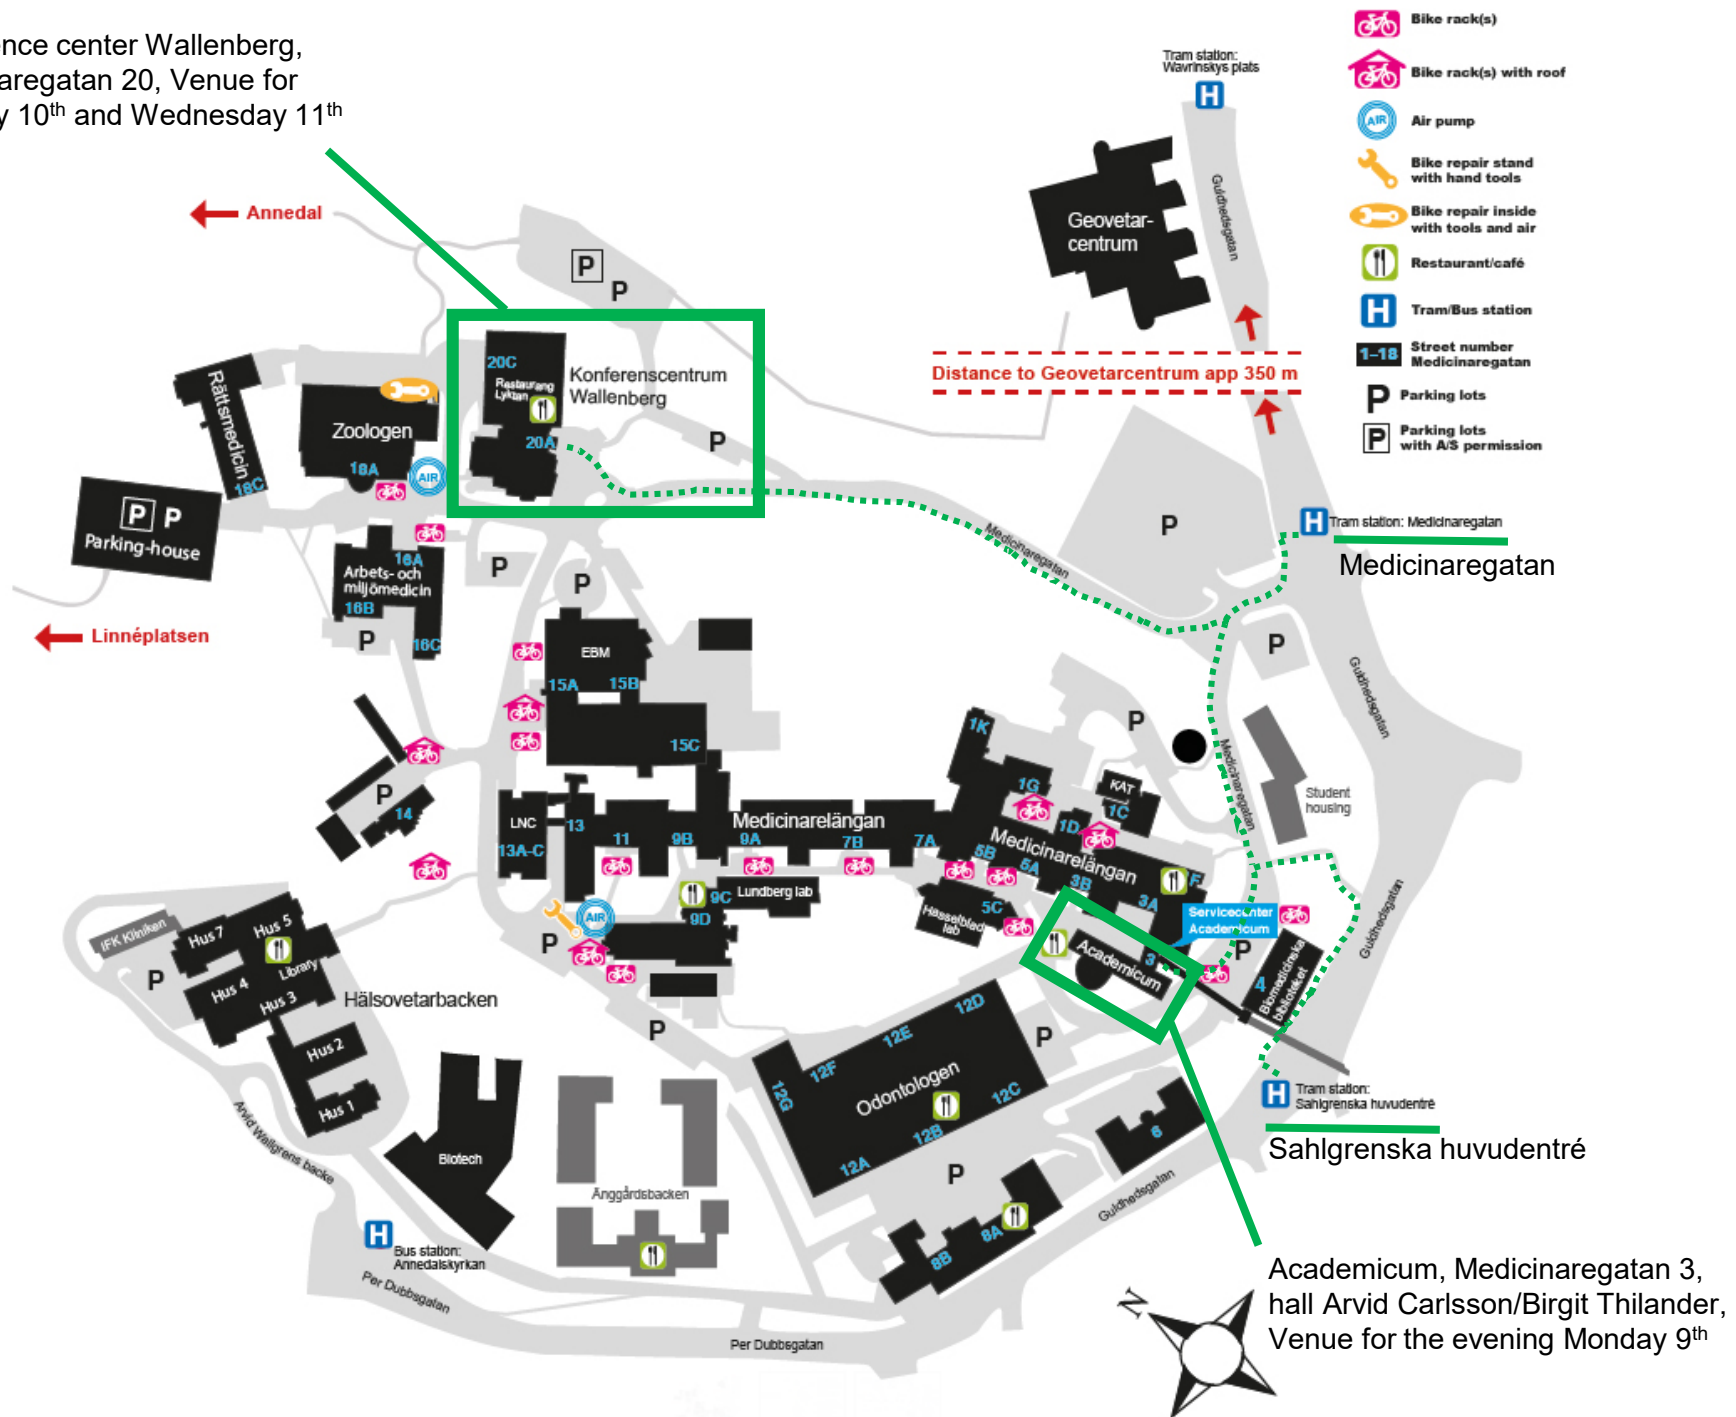

Conference center Wallenberg,  
Medicinaregatan 20, Venue for  
Tuesday 10<sup>th</sup> and Wednesday 11<sup>th</sup>

31 min  
2,4 km