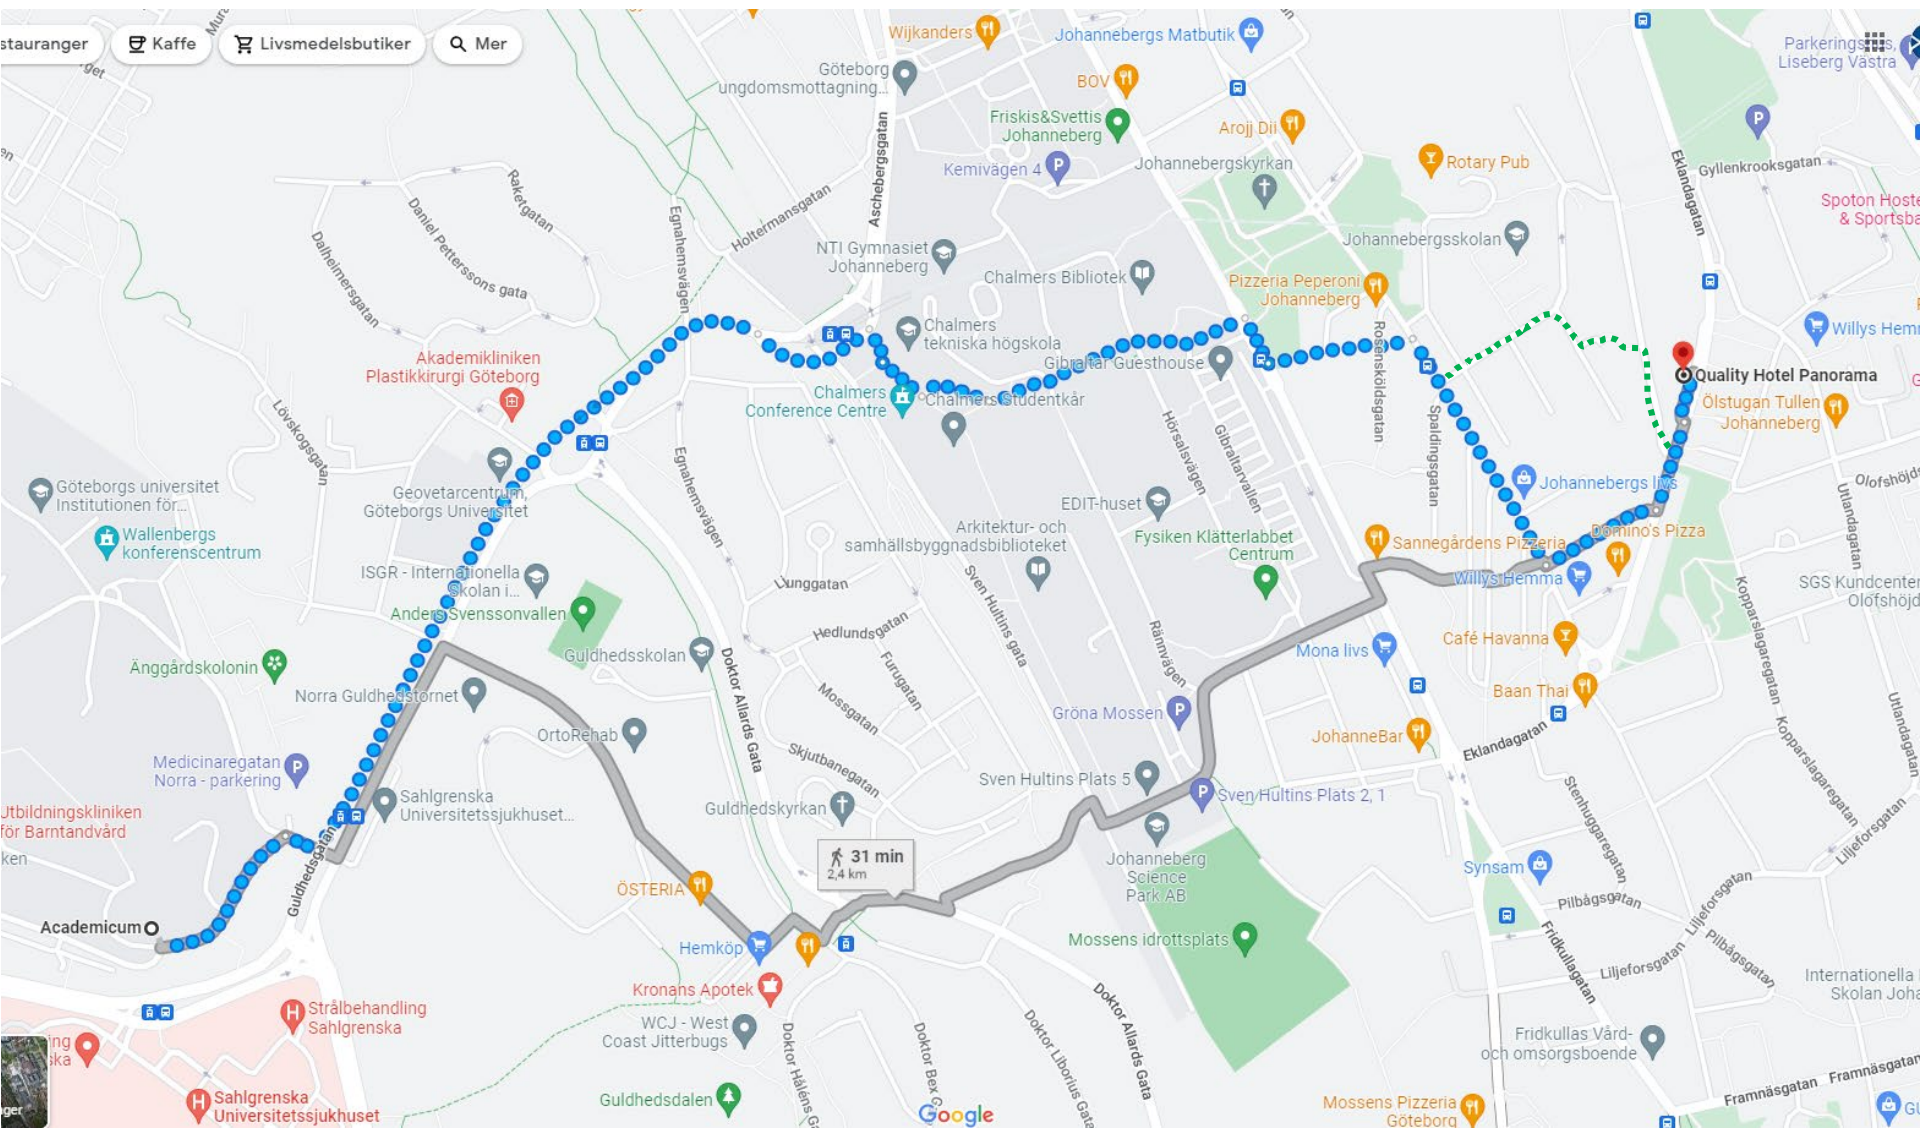

Conference center Wallenberg,  
Medicinaregatan 20, Venue for  
Tuesday 10<sup>th</sup> and Wednesday 11<sup>th</sup>

31 min  
2,4 km